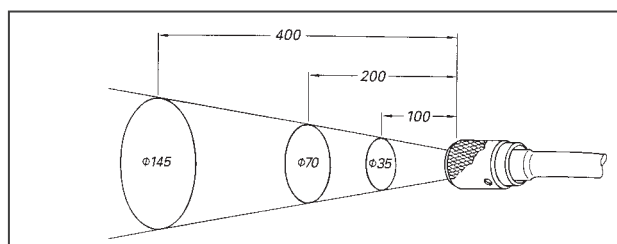

Light spot sizes

230V is the standard mains voltage. If a different voltage is required, e. g. 120V, please specify when ordering.